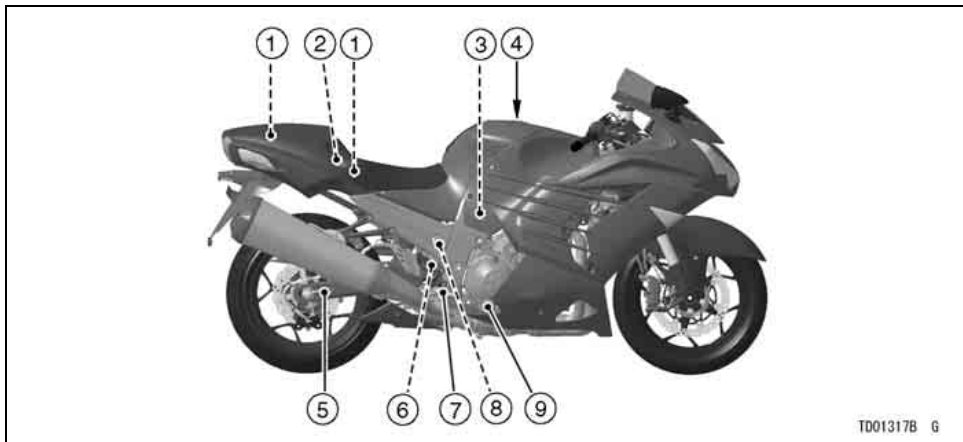

TD01317B G

1. Fuse Box
2. Brake Fluid Reservoir (Rear)
3. Battery
4. Fuel Tank Cap
5. Swingarm

6. Rear Brake Light Switch
7. Rear Brake Pedal
8. Rear Shock Absorber
9. Oil Level Inspection Window