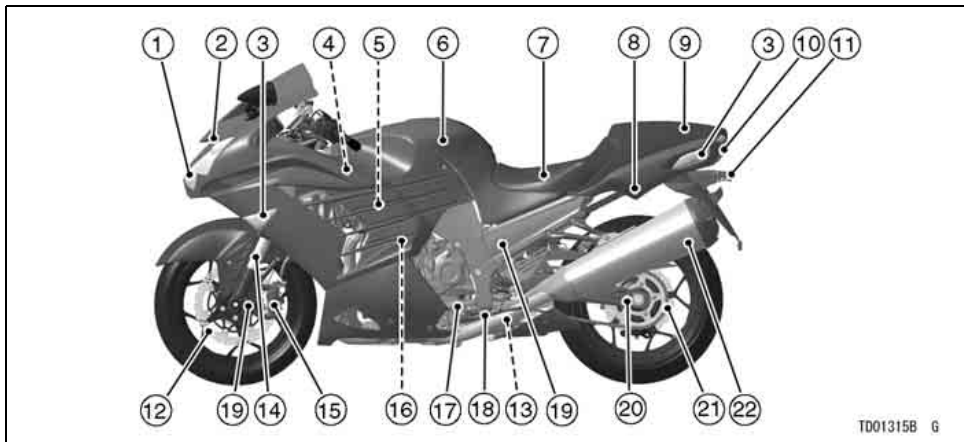

LOCATION OF PARTS

TD01309B G

1. Clutch Lever
2. Left Handlebar Switches
3. Clutch Fluid Reservoir
4. Meter Instruments
5. Brake Fluid Reservoir (Front)
6. Right Handlebar Switches

7. Throttle Grip
8. Front Brake Lever
9. Spring Preload Adjuster
10. Rebound Damping Force Adjuster (Front Fork)
11. Ignition Switch/Steering Lock

14 LOCATION OF PARTS

TD013158 G

1. Headlight
2. Air Cleaner Intake
3. Turn Signal Light
4. Air Cleaner
5. Spark Plugs
6. Fuel Tank
7. Seat
8. Seat Lock
9. Single Seat Cover

10. Tail/Brake Light
11. License Plate Light
12. Brake Disc
13. Rebound Damping Force Adjuster
14. Front Fork
15. Brake Caliper
16. Coolant Reserve Tank
17. Shift Pedal