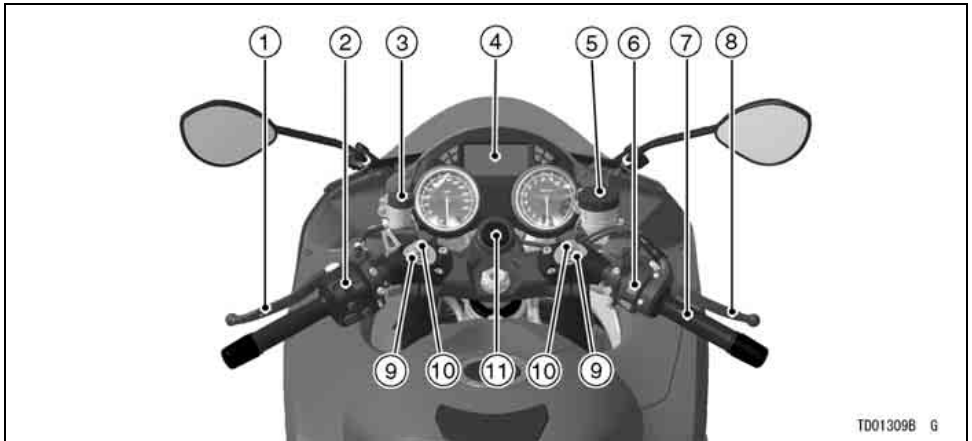

LOCATION OF PARTS

TD01309B G

1. Clutch Lever
2. Left Handlebar Switches
3. Clutch Fluid Reservoir
4. Meter Instruments
5. Brake Fluid Reservoir (Front)
6. Right Handlebar Switches

7. Throttle Grip
8. Front Brake Lever
9. Spring Preload Adjuster
10. Rebound Damping Force Adjuster (Front Fork)
11. Ignition Switch/Steering Lock

14 LOCATION OF PARTS

TD013158 G

1. Headlight
2. Air Cleaner Intake
3. Turn Signal Light
4. Air Cleaner
5. Spark Plugs
6. Fuel Tank
7. Seat
8. Seat Lock
9. Single Seat Cover

10. Tail/Brake Light
11. License Plate Light
12. Brake Disc
13. Rebound Damping Force Adjuster
14. Front Fork
15. Brake Caliper
16. Coolant Reserve Tank
17. Shift Pedal

18. Side Stand
19. Compression Damping Force Adjuster
20. Chain Adjuster
21. Drive Chain
22. Muffler

TD01317B G

1. Fuse Box
2. Brake Fluid Reservoir (Rear)
3. Battery
4. Fuel Tank Cap
5. Swingarm

6. Rear Brake Light Switch
7. Rear Brake Pedal
8. Rear Shock Absorber
9. Oil Level Inspection Window