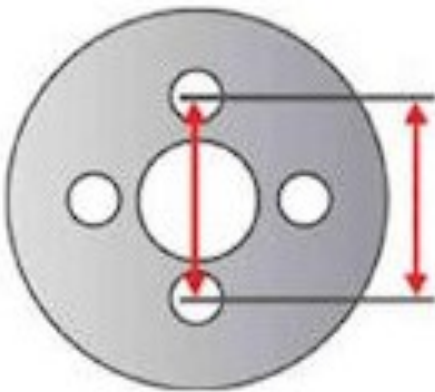

EXAMPLE

Please note that a 5 lug is measured differently.

This is a common mistake.

Four Lug